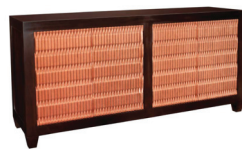

STEVENS CABINET - 71-087

Dimensions:
Width: 85" x Depth: 24"
Frame Ht: 40"
Available Any Size

Please select, copy and paste this
image into your own documents.